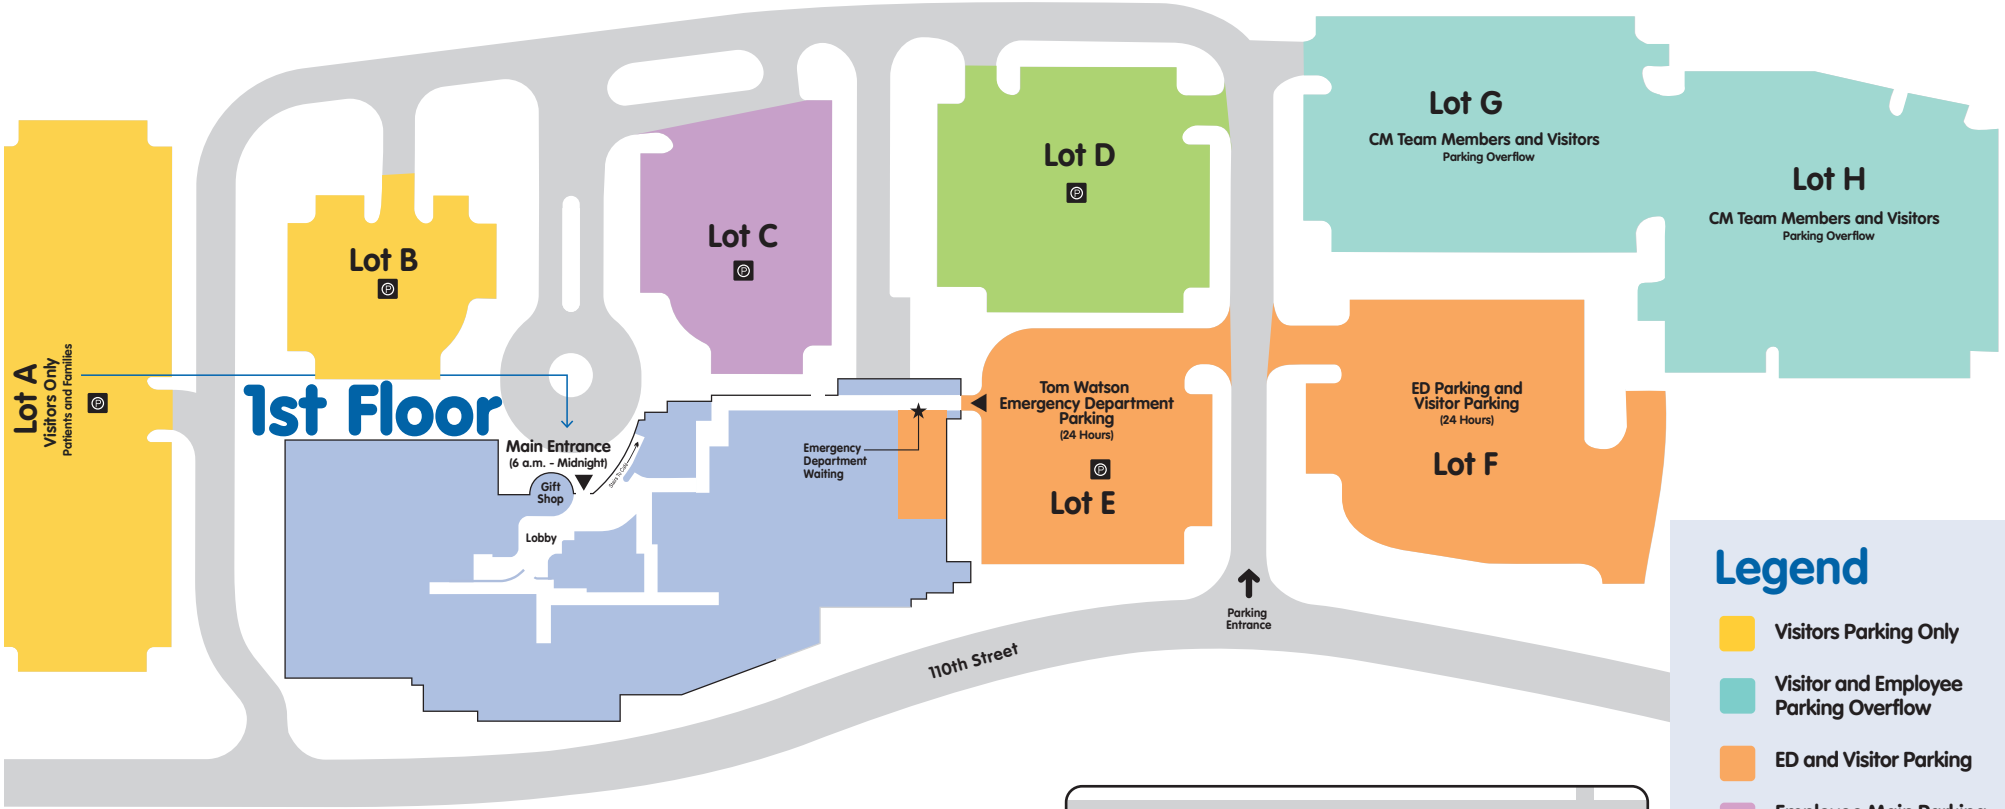

# Children's Mercy HOSPITAL KANSAS

5808 W. 110th Street  
Overland Park, KS 66211

## Legend

- Visitors Parking Only
- Visitor and Employee Parking Overflow
- ED and Visitor Parking
- Employee Main Parking
- Employee Parking